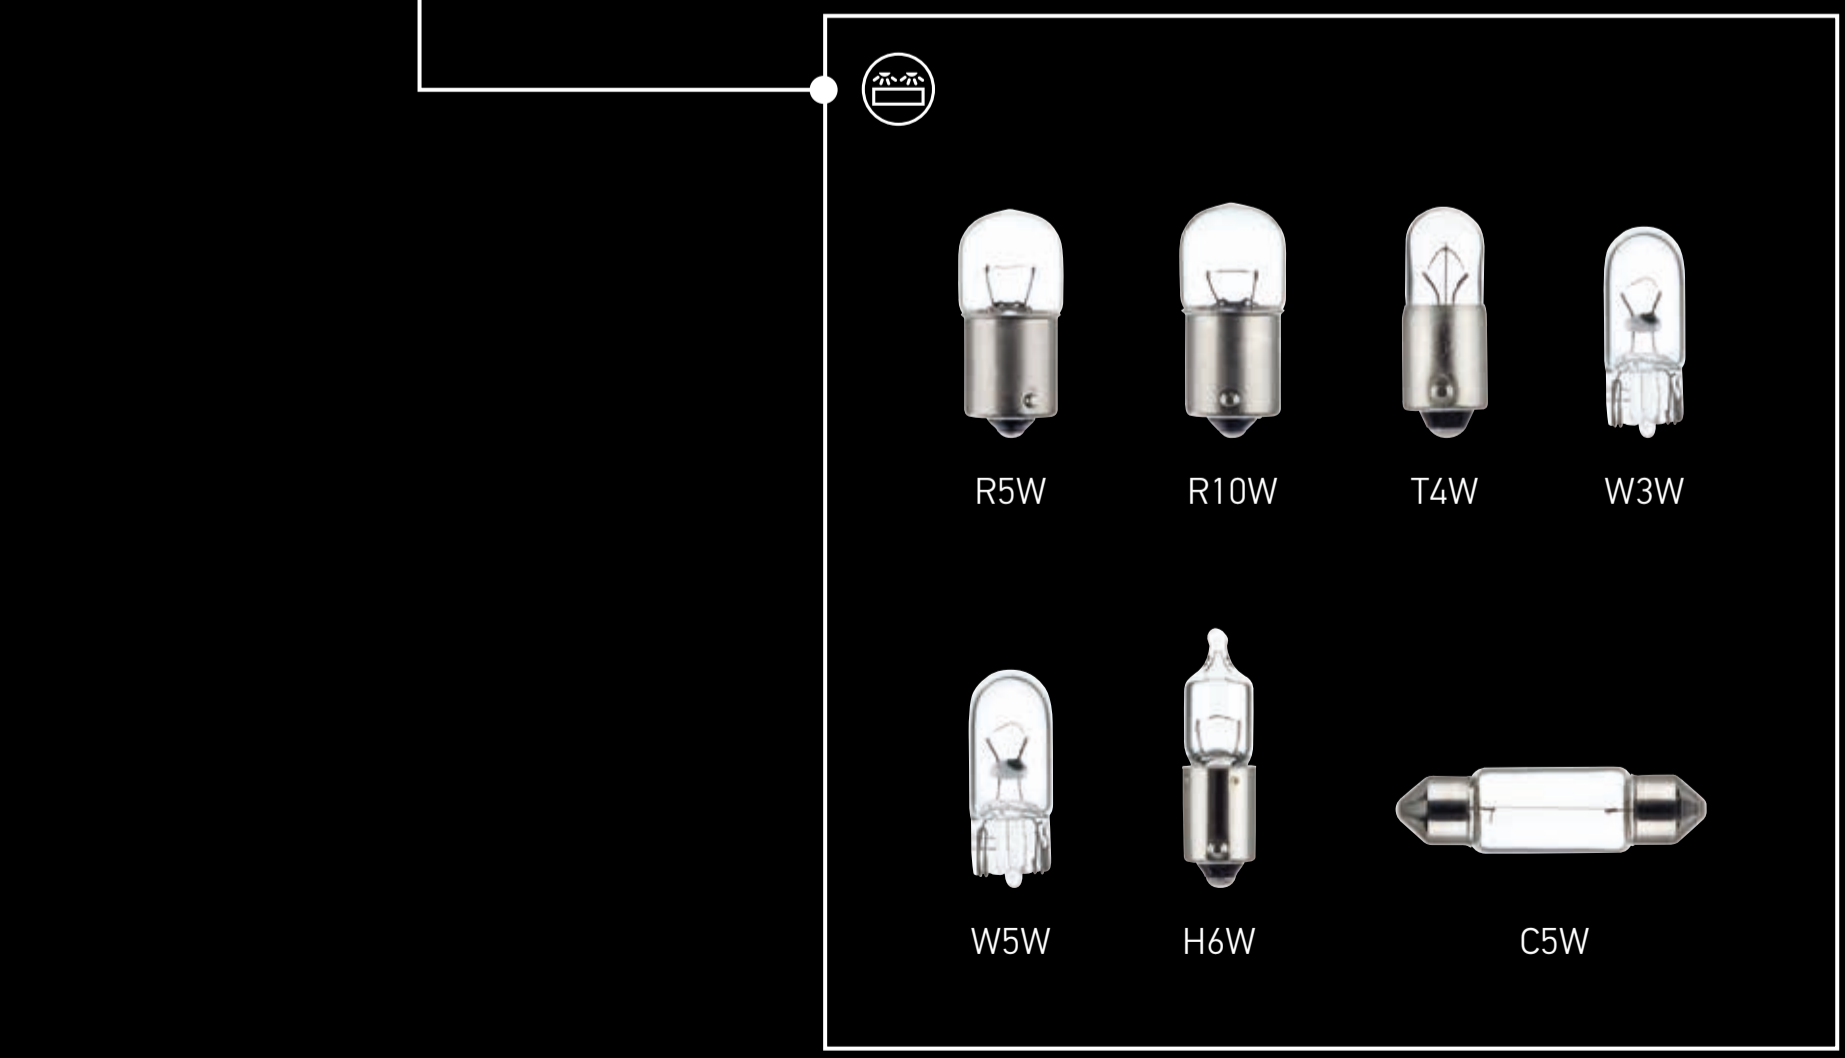

FUERTE SURTIDO – LÁMPARAS DE HELLA