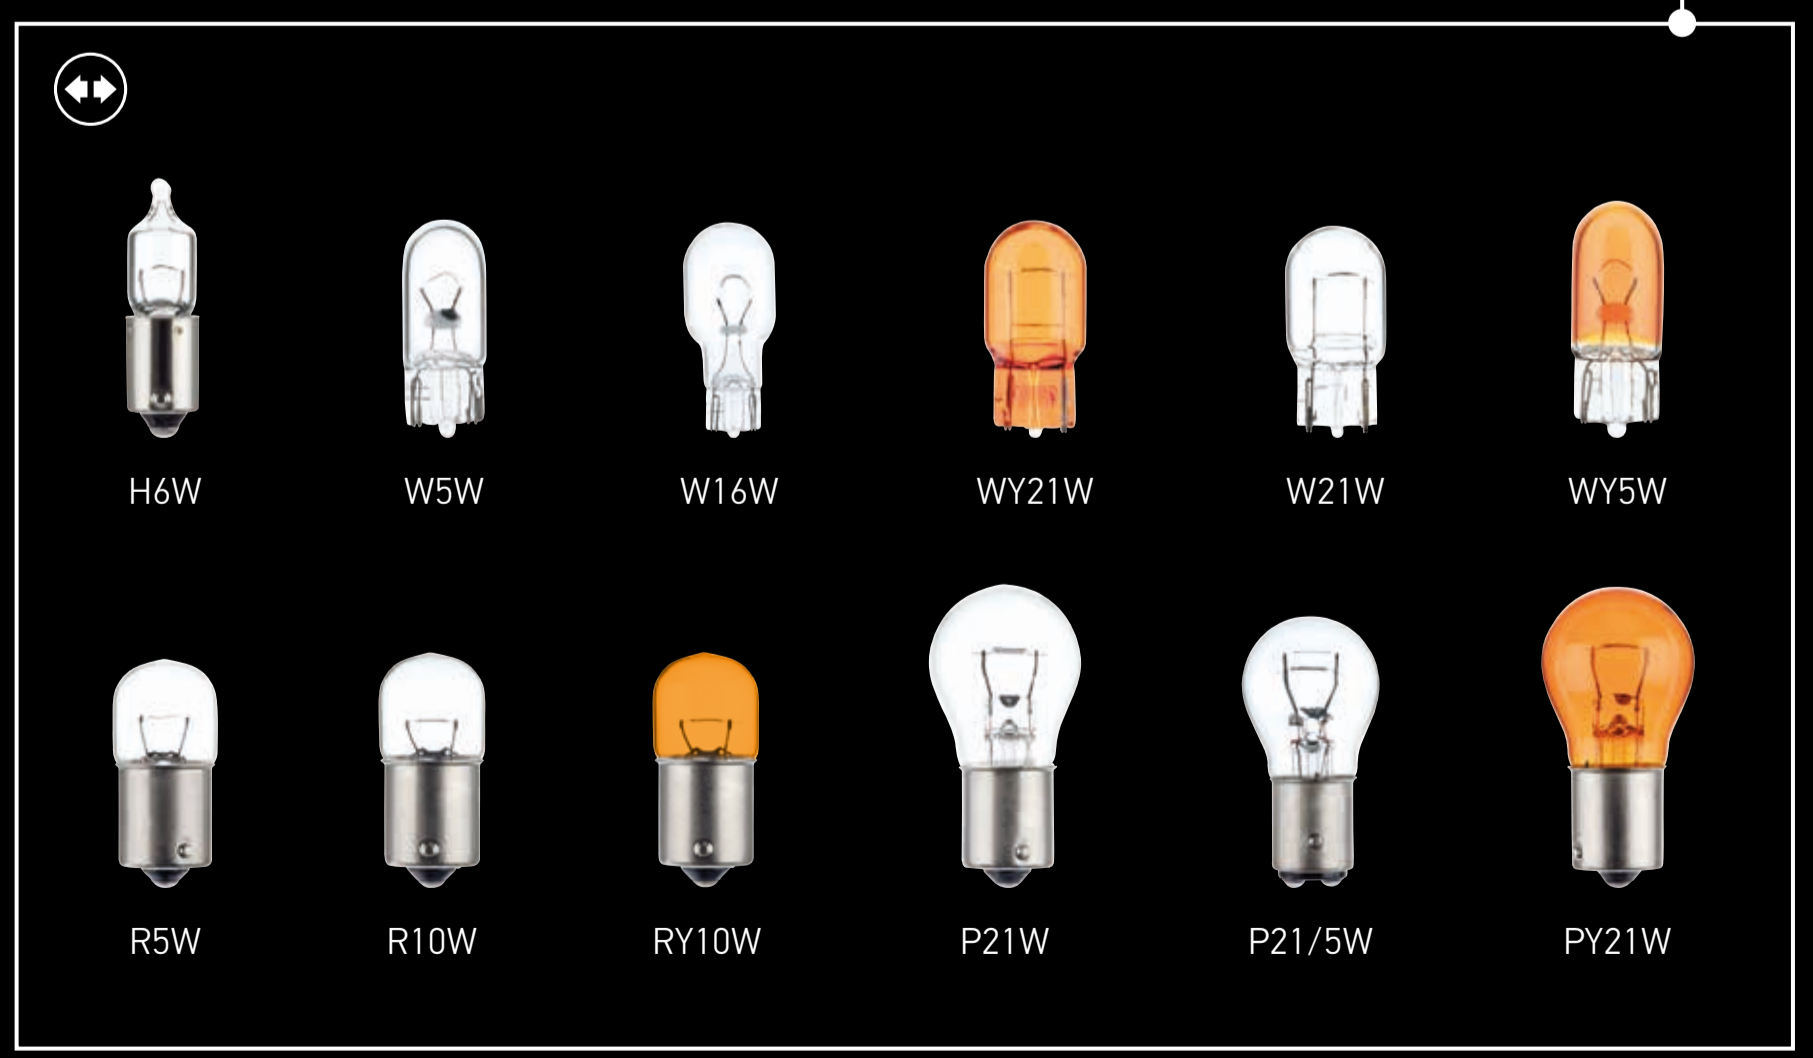

FUERTE SURTIDO – LÁMPARAS DE HELLA