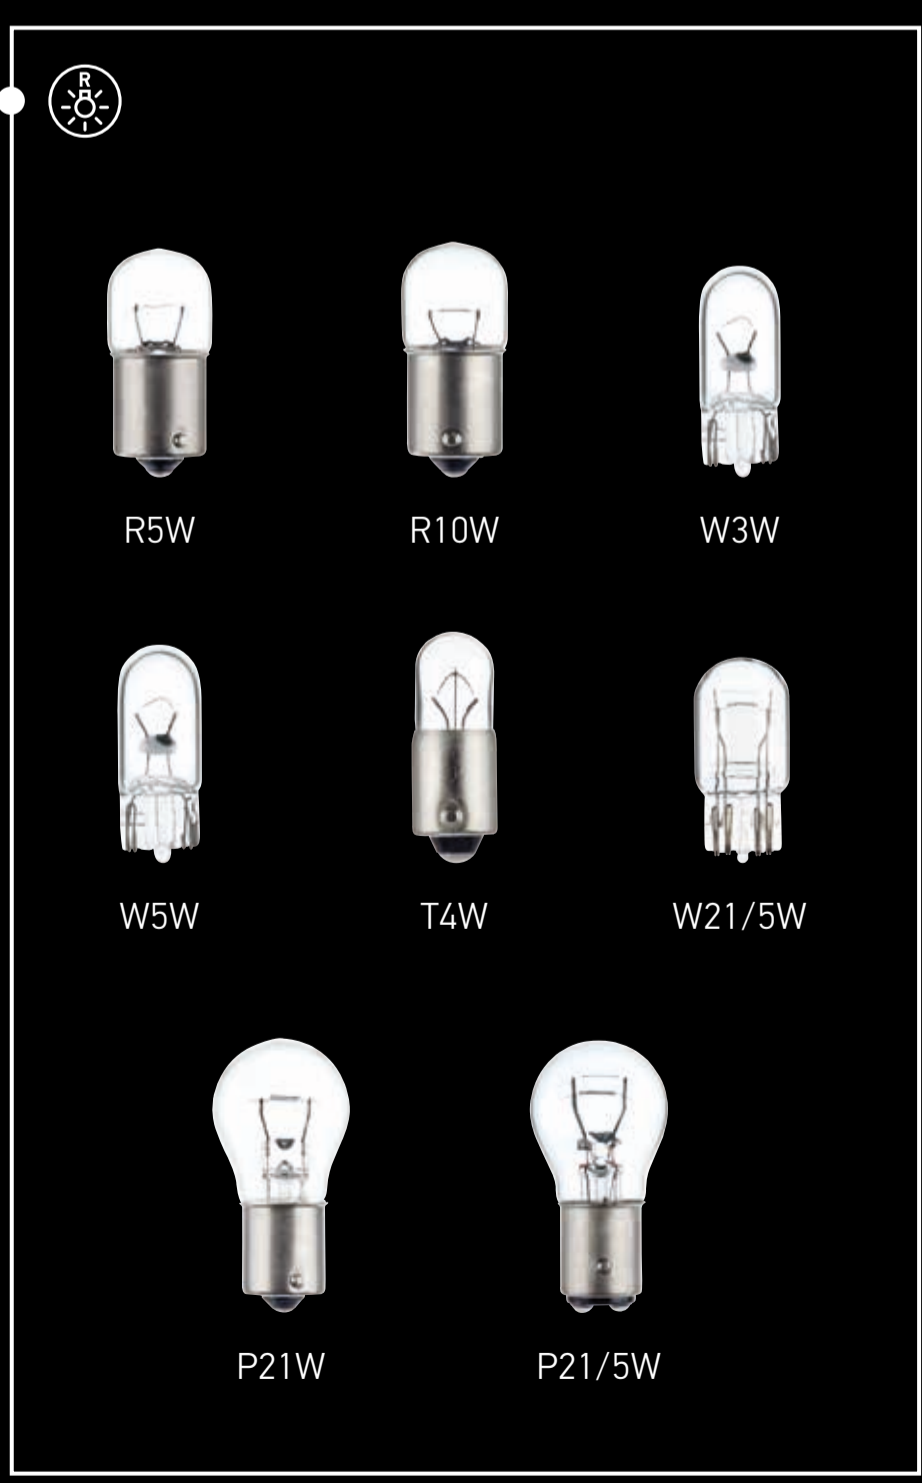

FUERTE SURTIDO – LÁMPARAS DE HELLA