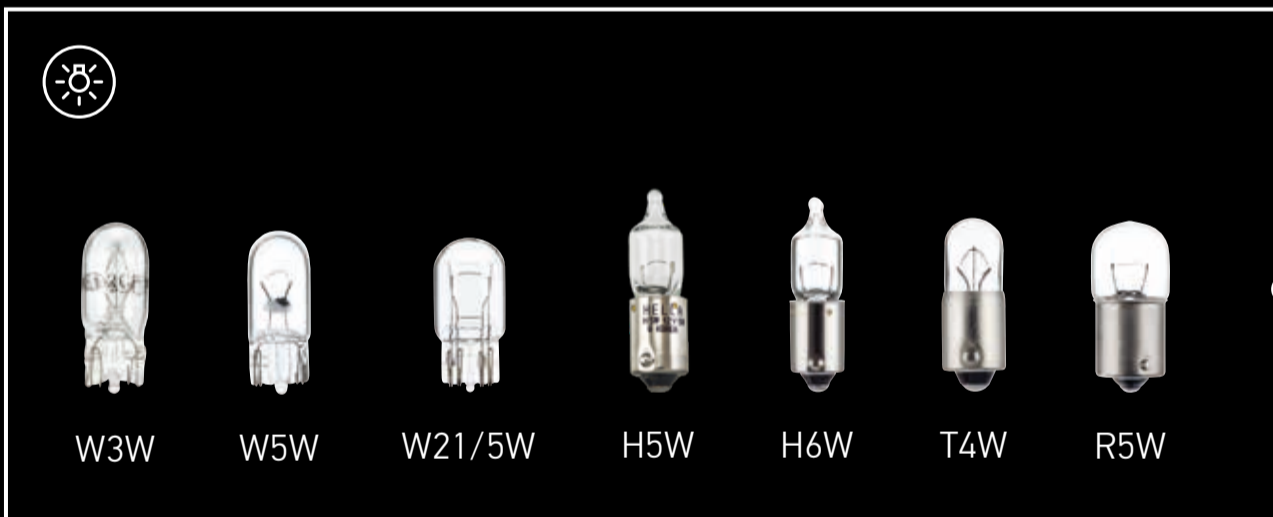

STRONG RANGE – BULBS FROM HELLA