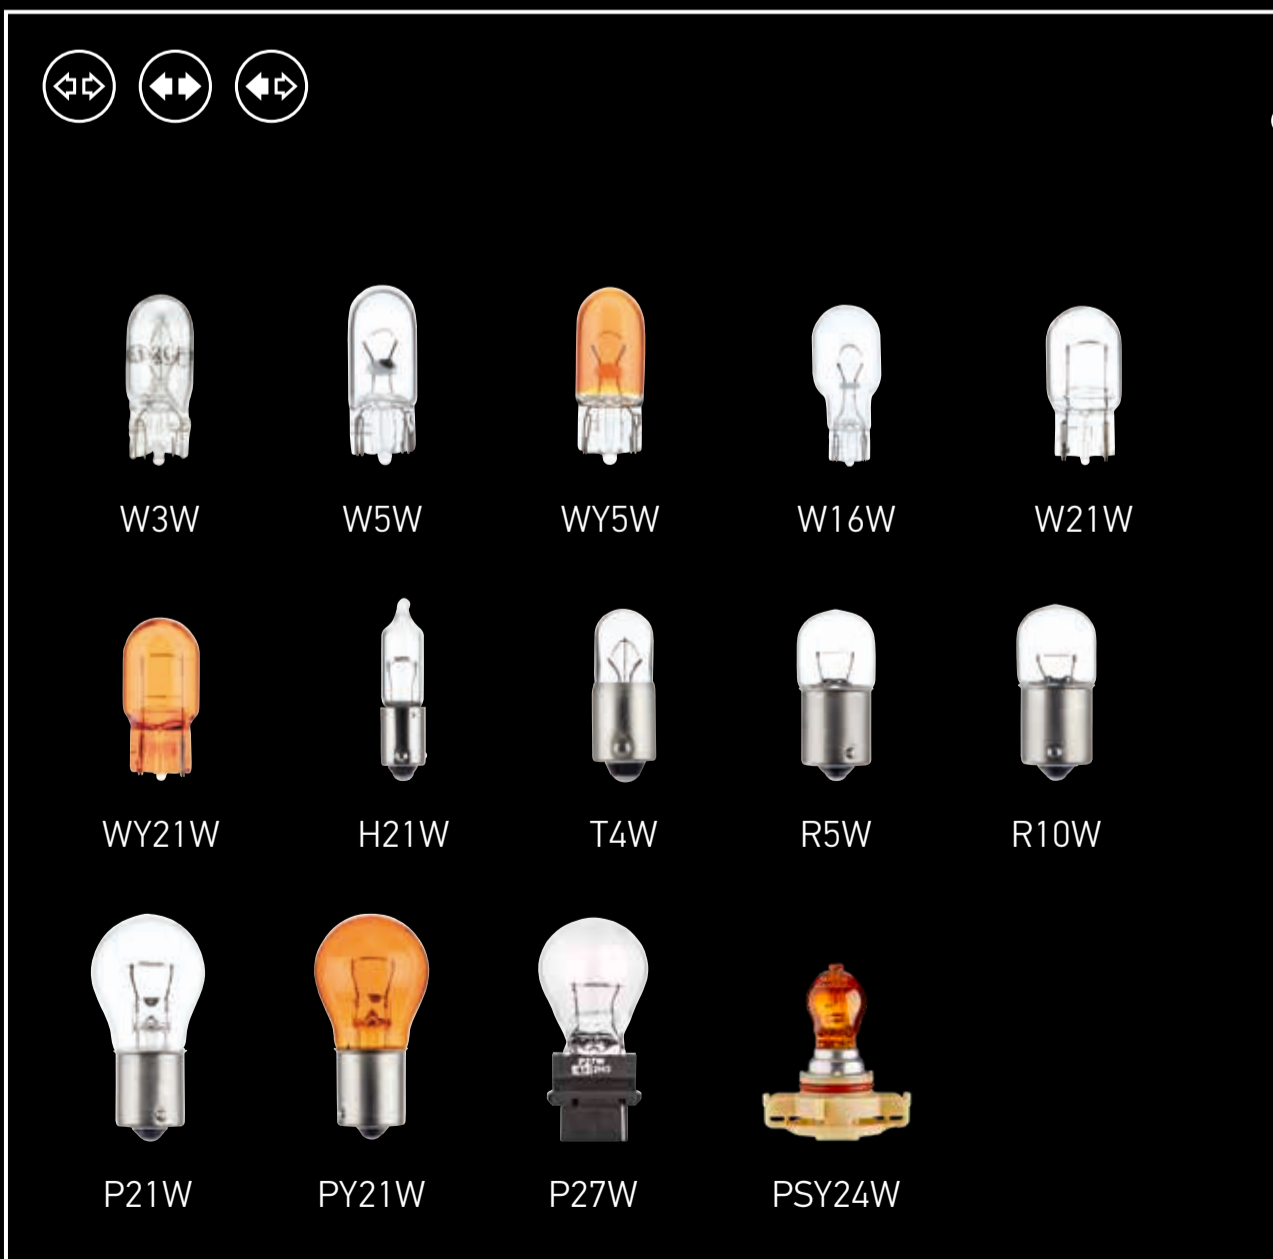

STRONG RANGE – BULBS FROM HELLA