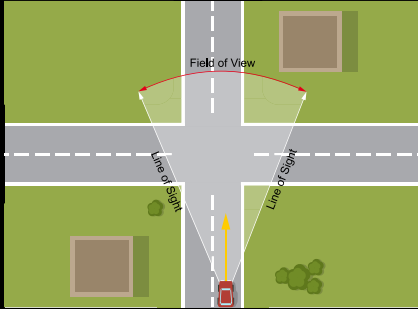

Did you know? Speed leads to a reduction in the field of vision.

Field of vision: 100°

Field of vision: 75°

Field of vision: 45°

Field of vision: 30°

Light & age

The field of vision decreases with age.

16 years