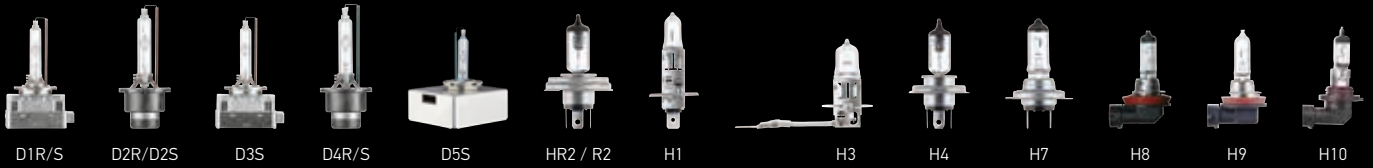

Available in

D1S, D1R, D2S, D2R, D3S, D4S, D4R, D5S

HELLA – ORIGINAL
EQUIPMENT COMPETENCE
SINCE 1899

 UP TO **5000_K**

* Compared to standard halogen bulbs (luminous flux)

Strong range

D1R/S

D2R/D2S