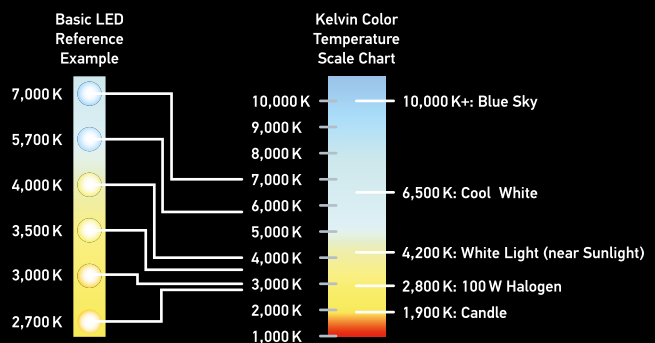

Did you know? Speed leads to a reduction in the field of vision.

Field of vision: 100°

Field of vision: 75°

Field of vision: 45°

Field of vision: 30°

Light & age

The field of vision decreases with age.

16 years

46 years

76 years

Light explained

Light is...

not colourless!

The light colour of a light source is described using the colour temperature and is specified in Kelvin. As the colour temperature rises, the colour impression changes from red to white to light blue.

Wavelengths

→ The visible range is between 400 and 700 nanometres

White is

- A colour temperature as close as possible to sunlight (4,800 K)
- White lamps from HELLA have 4,200 K

Uses

- Higher contrast of objects on the road
- Blue-white light colour (HID effect)
- More brightness compared to standard lamps
- Stylish look