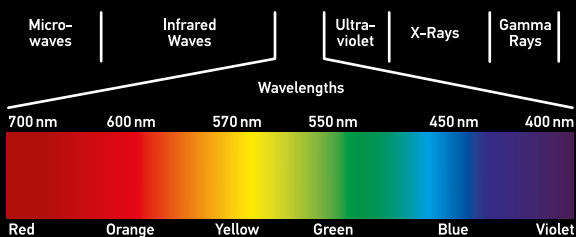

Did you know? Speed leads to a reduction in the field of vision.

Field of vision: 100°

Field of vision: 75°

Field of vision: 45°

Field of vision: 30°

Light & age

The field of vision decreases with age.

16 years

46 years

76 years

Light explained

Light is...

not colourless!

The light colour of a light source is described using the colour temperature and is specified in Kelvin. As the colour temperature rises, the colour impression changes from red to white to light blue.

Wavelengths

→ The visible range is between 400 and 700 nanometres

White is

- A colour temperature as close as possible to sunlight (4,800 K)
- White lamps from HELLA have 4,200 K

Uses

- Higher contrast of objects on the road
- Blue-white light colour (HID effect)
- More brightness compared to standard lamps
- Stylish look