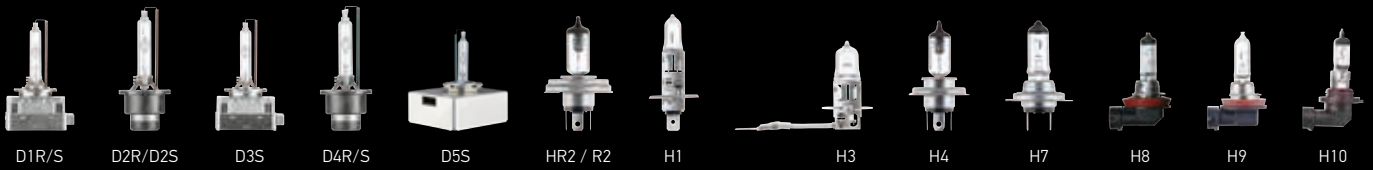

Strong range

D1R/S

D2R/D2S

D3S

D4R/S

D5S