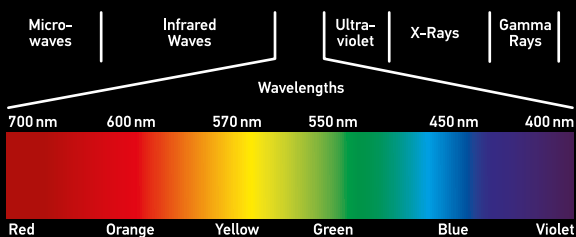

## Light & age

The field of vision decreases with age.

16 years

46 years

76 years

# Light explained

### not colourless!

The light colour of a light source is described using the colour temperature and is specified in Kelvin. As the colour temperature rises, the colour impression changes from red to white to light blue.

### Wavelengths

→ The visible range is between 400 and 700 nanometres