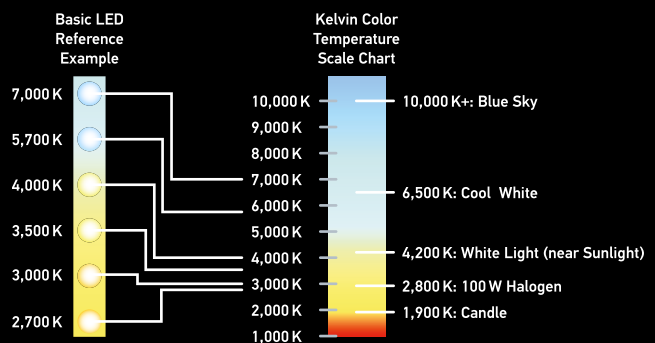

White is

- → A colour temperature as close as possible to sunlight (4,800 K)
- → White lamps from HELLA have 4,200 K